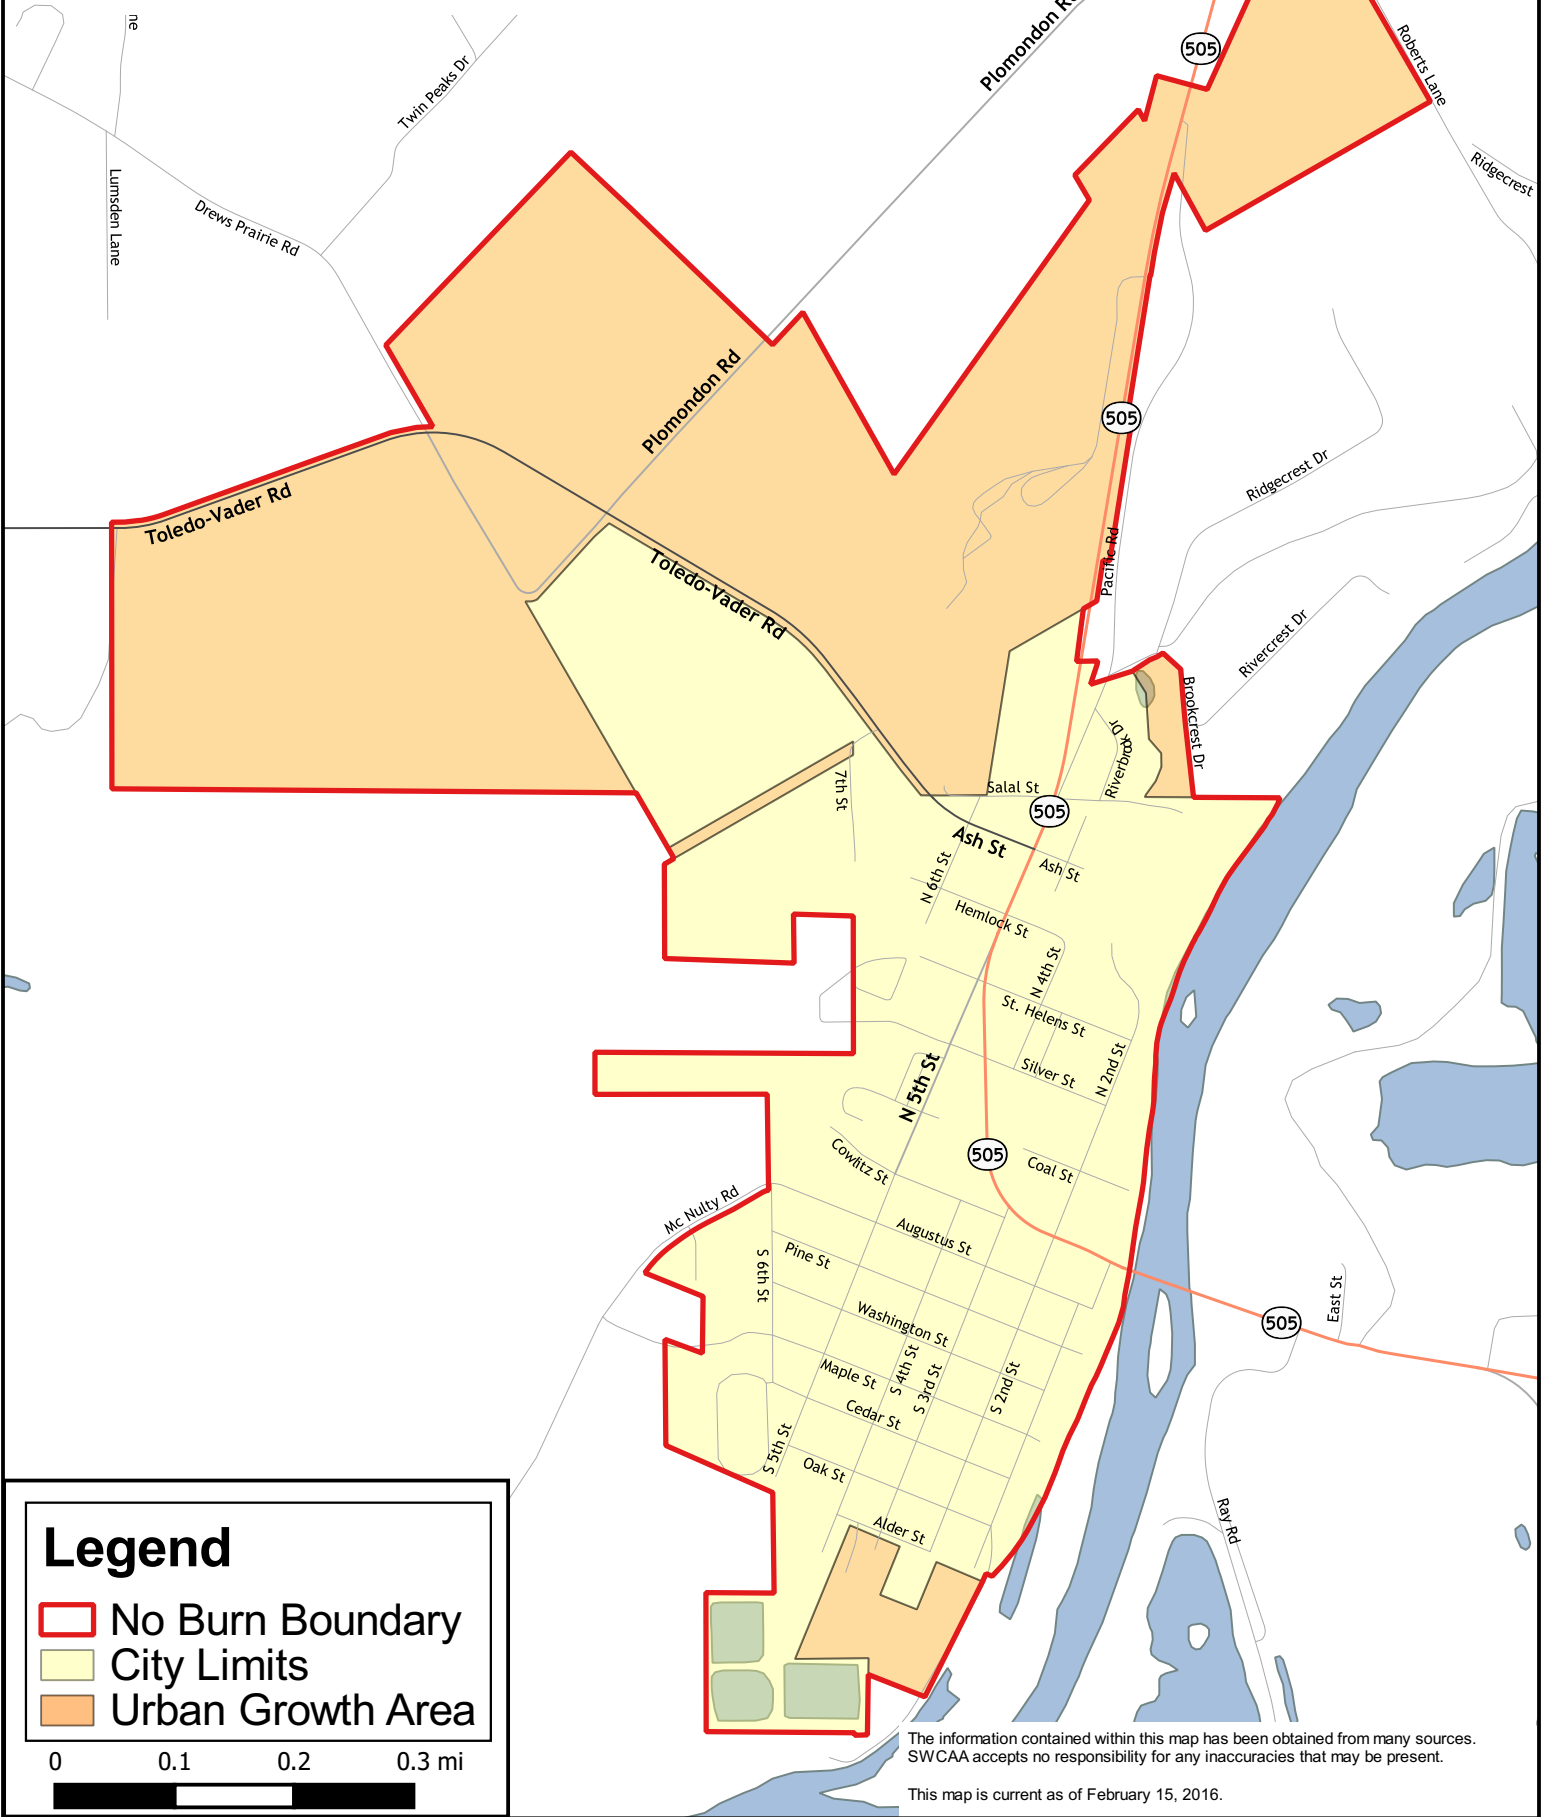

Toledo

No Burn Area

Legend

- No Burn Boundary
- City Limits
- Urban Growth Area

0 0.1 0.2 0.3 mi

The information contained within this map has been obtained from many sources. SWCAA accepts no responsibility for any inaccuracies that may be present.

This map is current as of February 15, 2016.